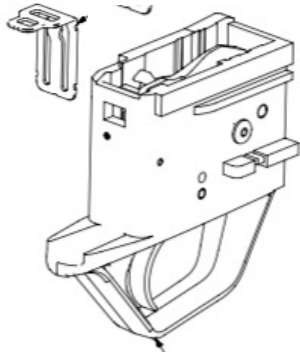

Accessories #2

BRX1 TRIGGER GROUP ASSEMBLED

Whole: #C8G314
Latch: #C5G678

BRX1 CARTRIDGE MANIPULATION PARTS

Extrac. Std: #C5G986
Extrac. Mag.: #C5F591
Ejector: #C5F593
Ejector spring: #C9A054

BRX1 FIRING PIN & SCREW

Firing Pin: #C5F592
F. Pin screw: #C5F594
Bolt elastic pin: #C97087

HUNTING ALUMINUM BOLT HANDLE

Hunting: #C6E175

TACTICAL ALUMINUM BOLT HANDLE

#C6D628