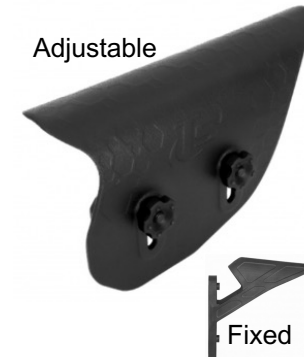

TEMPERED STEEL EUROPEAN STD RAIL**
0 MOA: #E03347
20 MOA: #E03348
Shorter than original (no overhang)

WOOD STOCK AND FOREND SET
Class 3: #C6F873
Class 2: #C6F872

POLYMER STOCK AND FOREND OD GREEN
Stock: #C7E120
Forend: #C8K635

GEL CHEEK PROTECTOR - BLACK
4mm: #E02920
6mm: #E02919

HAND GRIP CLOSED PROFILE
Grip only: #C5N553
Grip screw: #C9A280 ~1,5 cm more close than original

Adjustable

Fixed

POLYMER CHEEK REST by TS
Adjustable: #E03806
Fixed: #E03807
For polymer stocks only