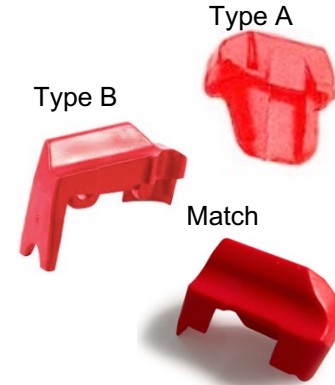

**FS MATCH 9mm FLUSH
MAG**
18 rds: #C8F672
15 rds: #C8F511
10 rds: #C8F671

**HIGH VISIBILITY
PLASTIC ELEVATOR**
Type A: #E02854
Type B: #C5E019
Match: E03446
Verify type prior buying