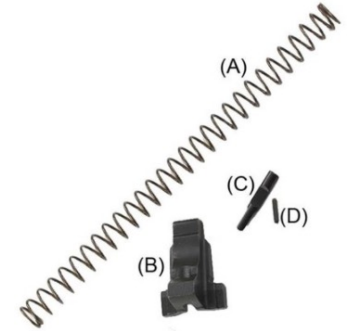

SWING MUZZLE BRAKE
USA Thread: #C5H937
(1/2 28)

TYPHOON MUZZLE BRAKE
USA Thread: #C5H930
(1/2 28)

WARRIOR MUZZLE BRAKE
USA Thread: #C5H929
(1/2 28)

LOCKING BLOCK COMPLETE KIT
#E00746
with block C5A441, peg C5A443, pin C97117 and 13lb recoil spring C90292